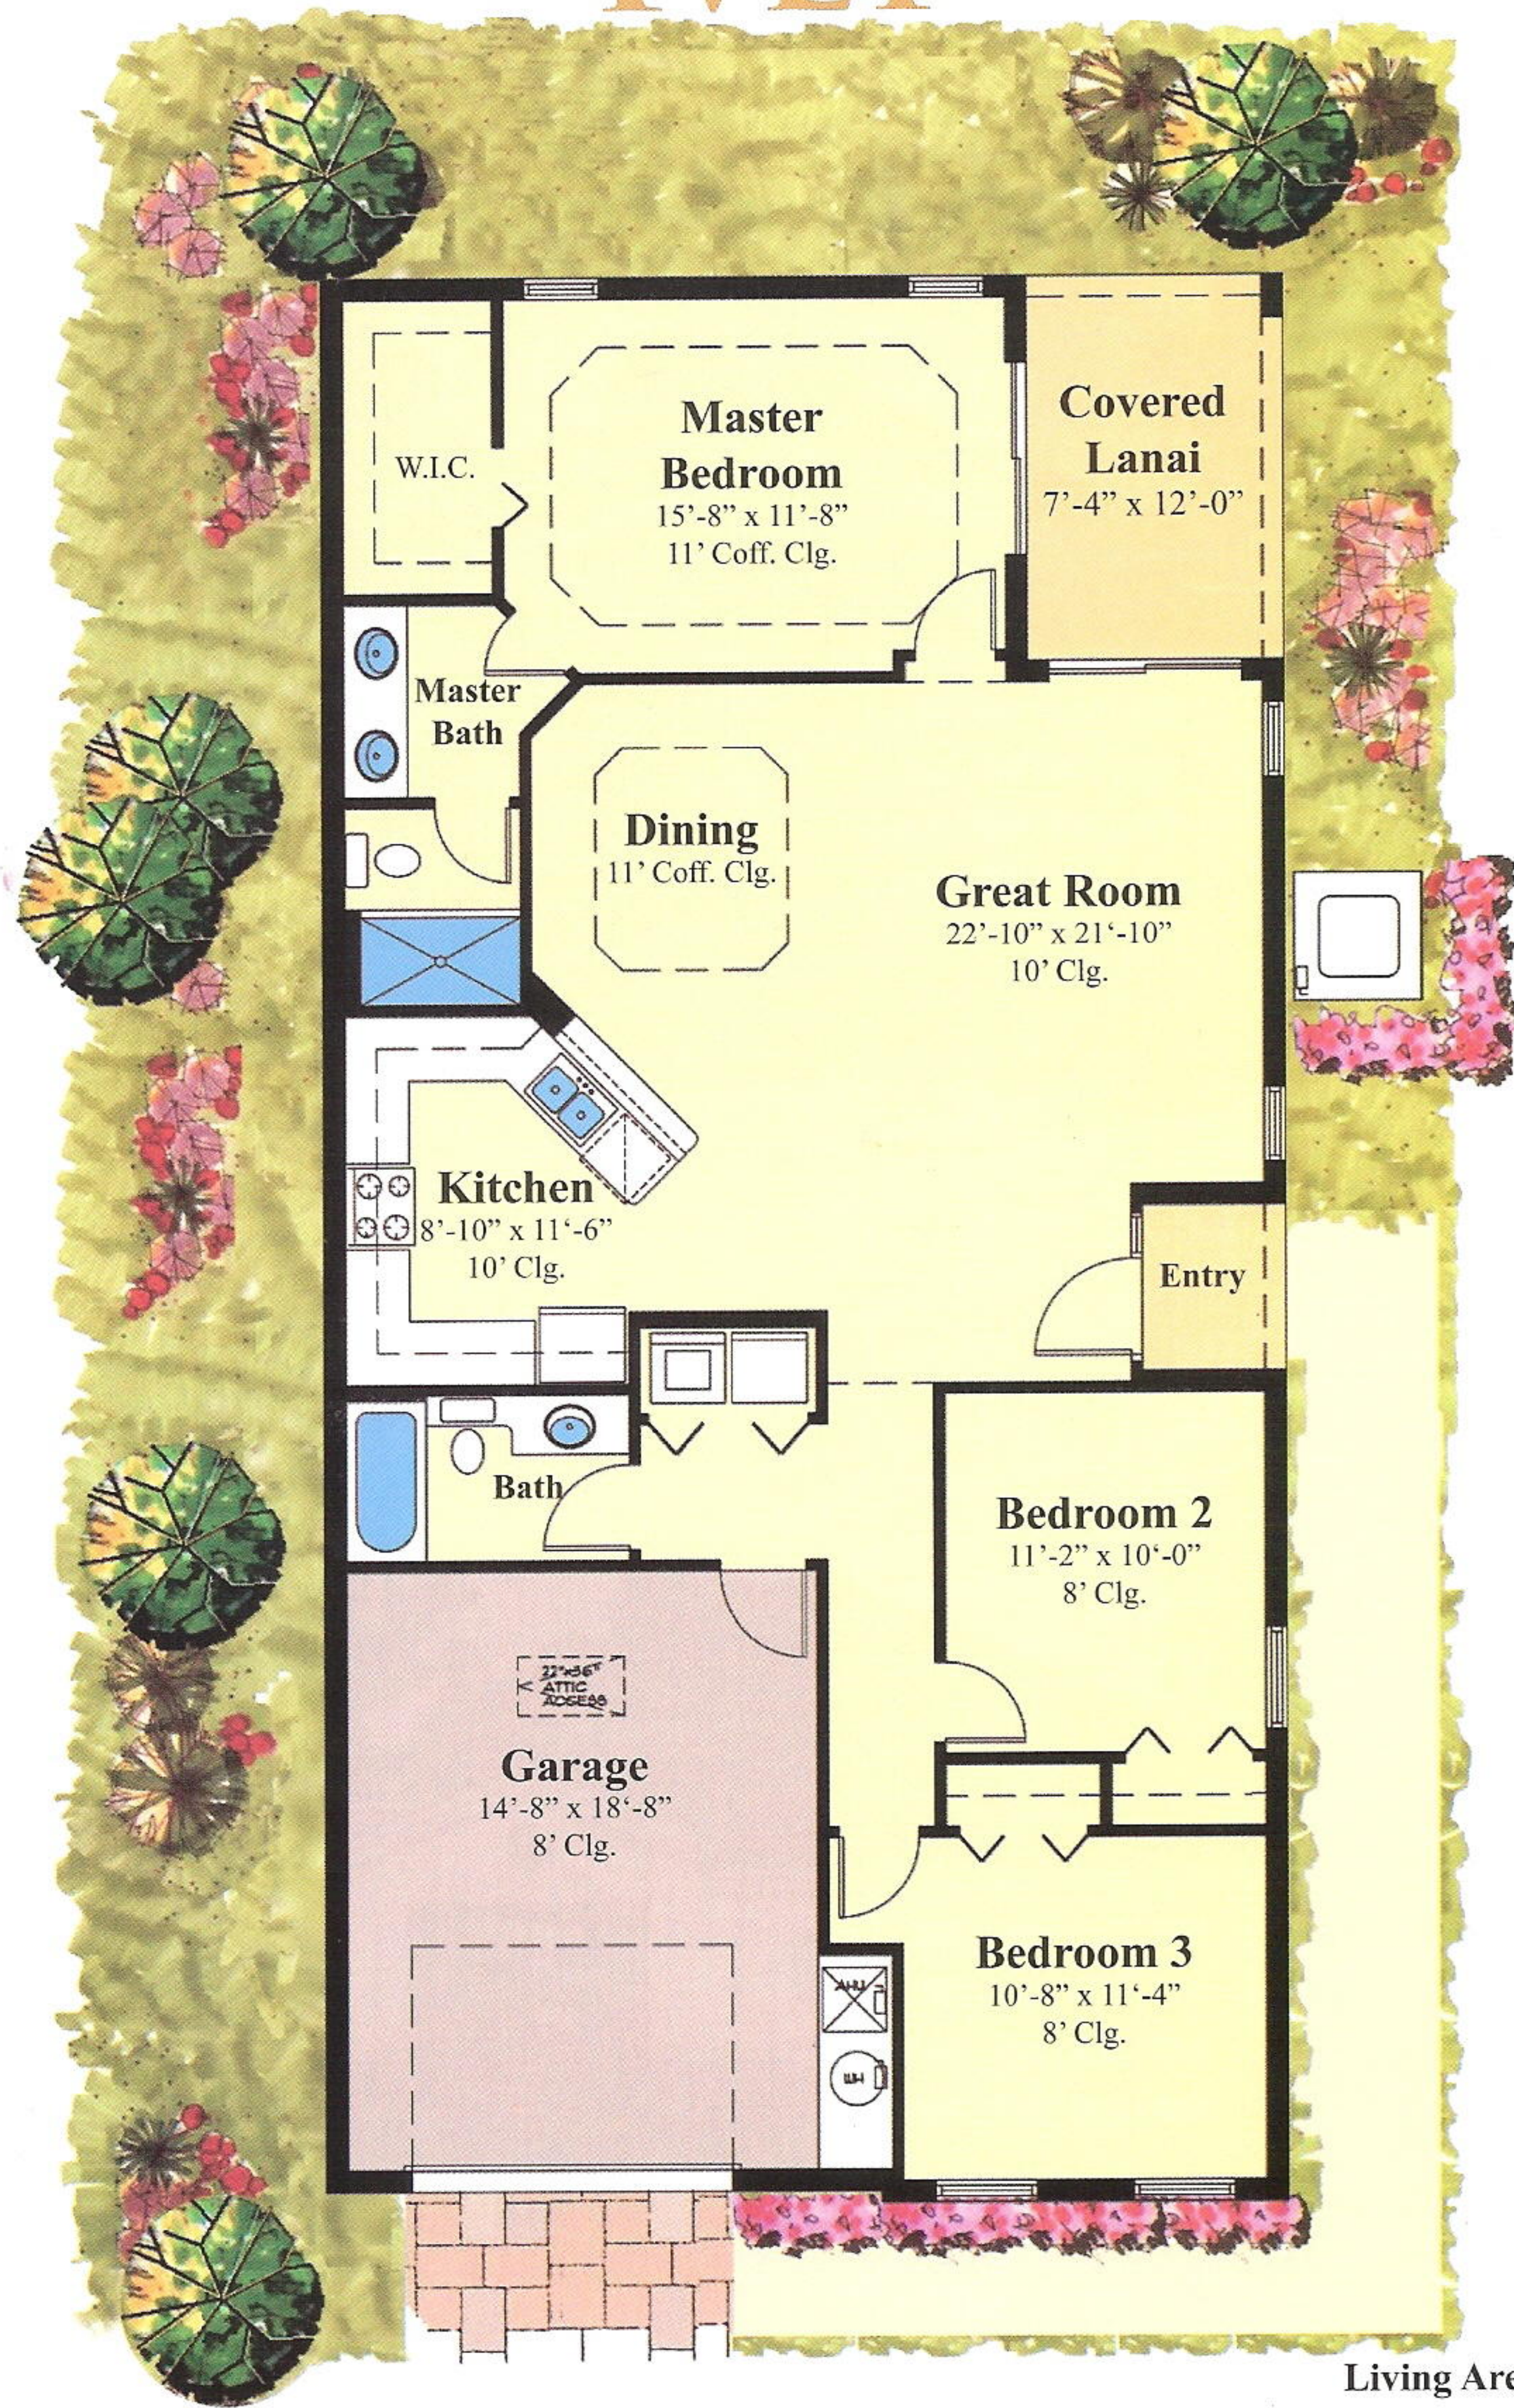

VILLAGES OF PARKWOOD

"IVEY"

3 BEDROOM - 2 BATH
PARKWOOD SUMTER PROPERTIES

Living Area A/C	1,376 s.f.
Garage	317 s.f.
Covered Entry	23 s.f.
Covered Lanai	84 s.f.
Total	1,800 s.f.