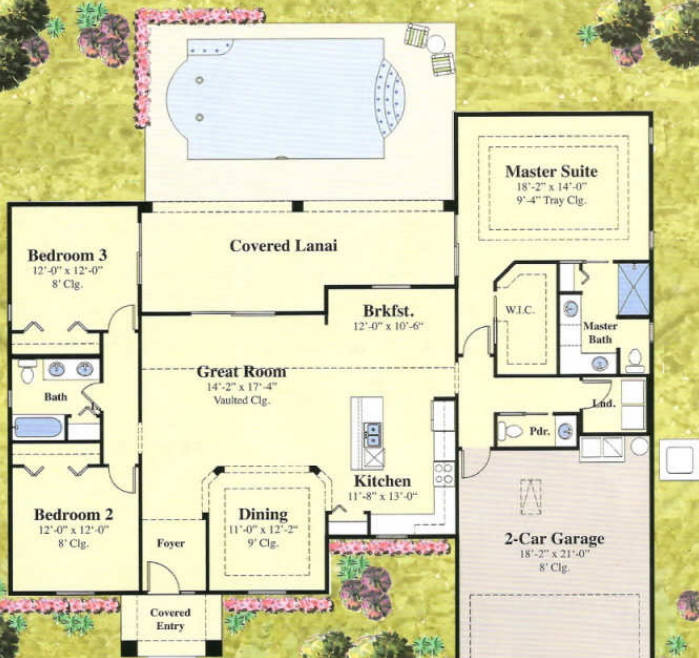

VILLAGES OF PARKWOOD

"JASMINE"

Living Area A/C	1,865 s.f.
Garage	407 s.f.
Covered Entry	57 s.f.
Covered Lanai	286 s.f.
Total	2,615 s.f.

3 BEDROOM - 2 1/2 BATH
PARKWOOD SUMTER PROPERTIES