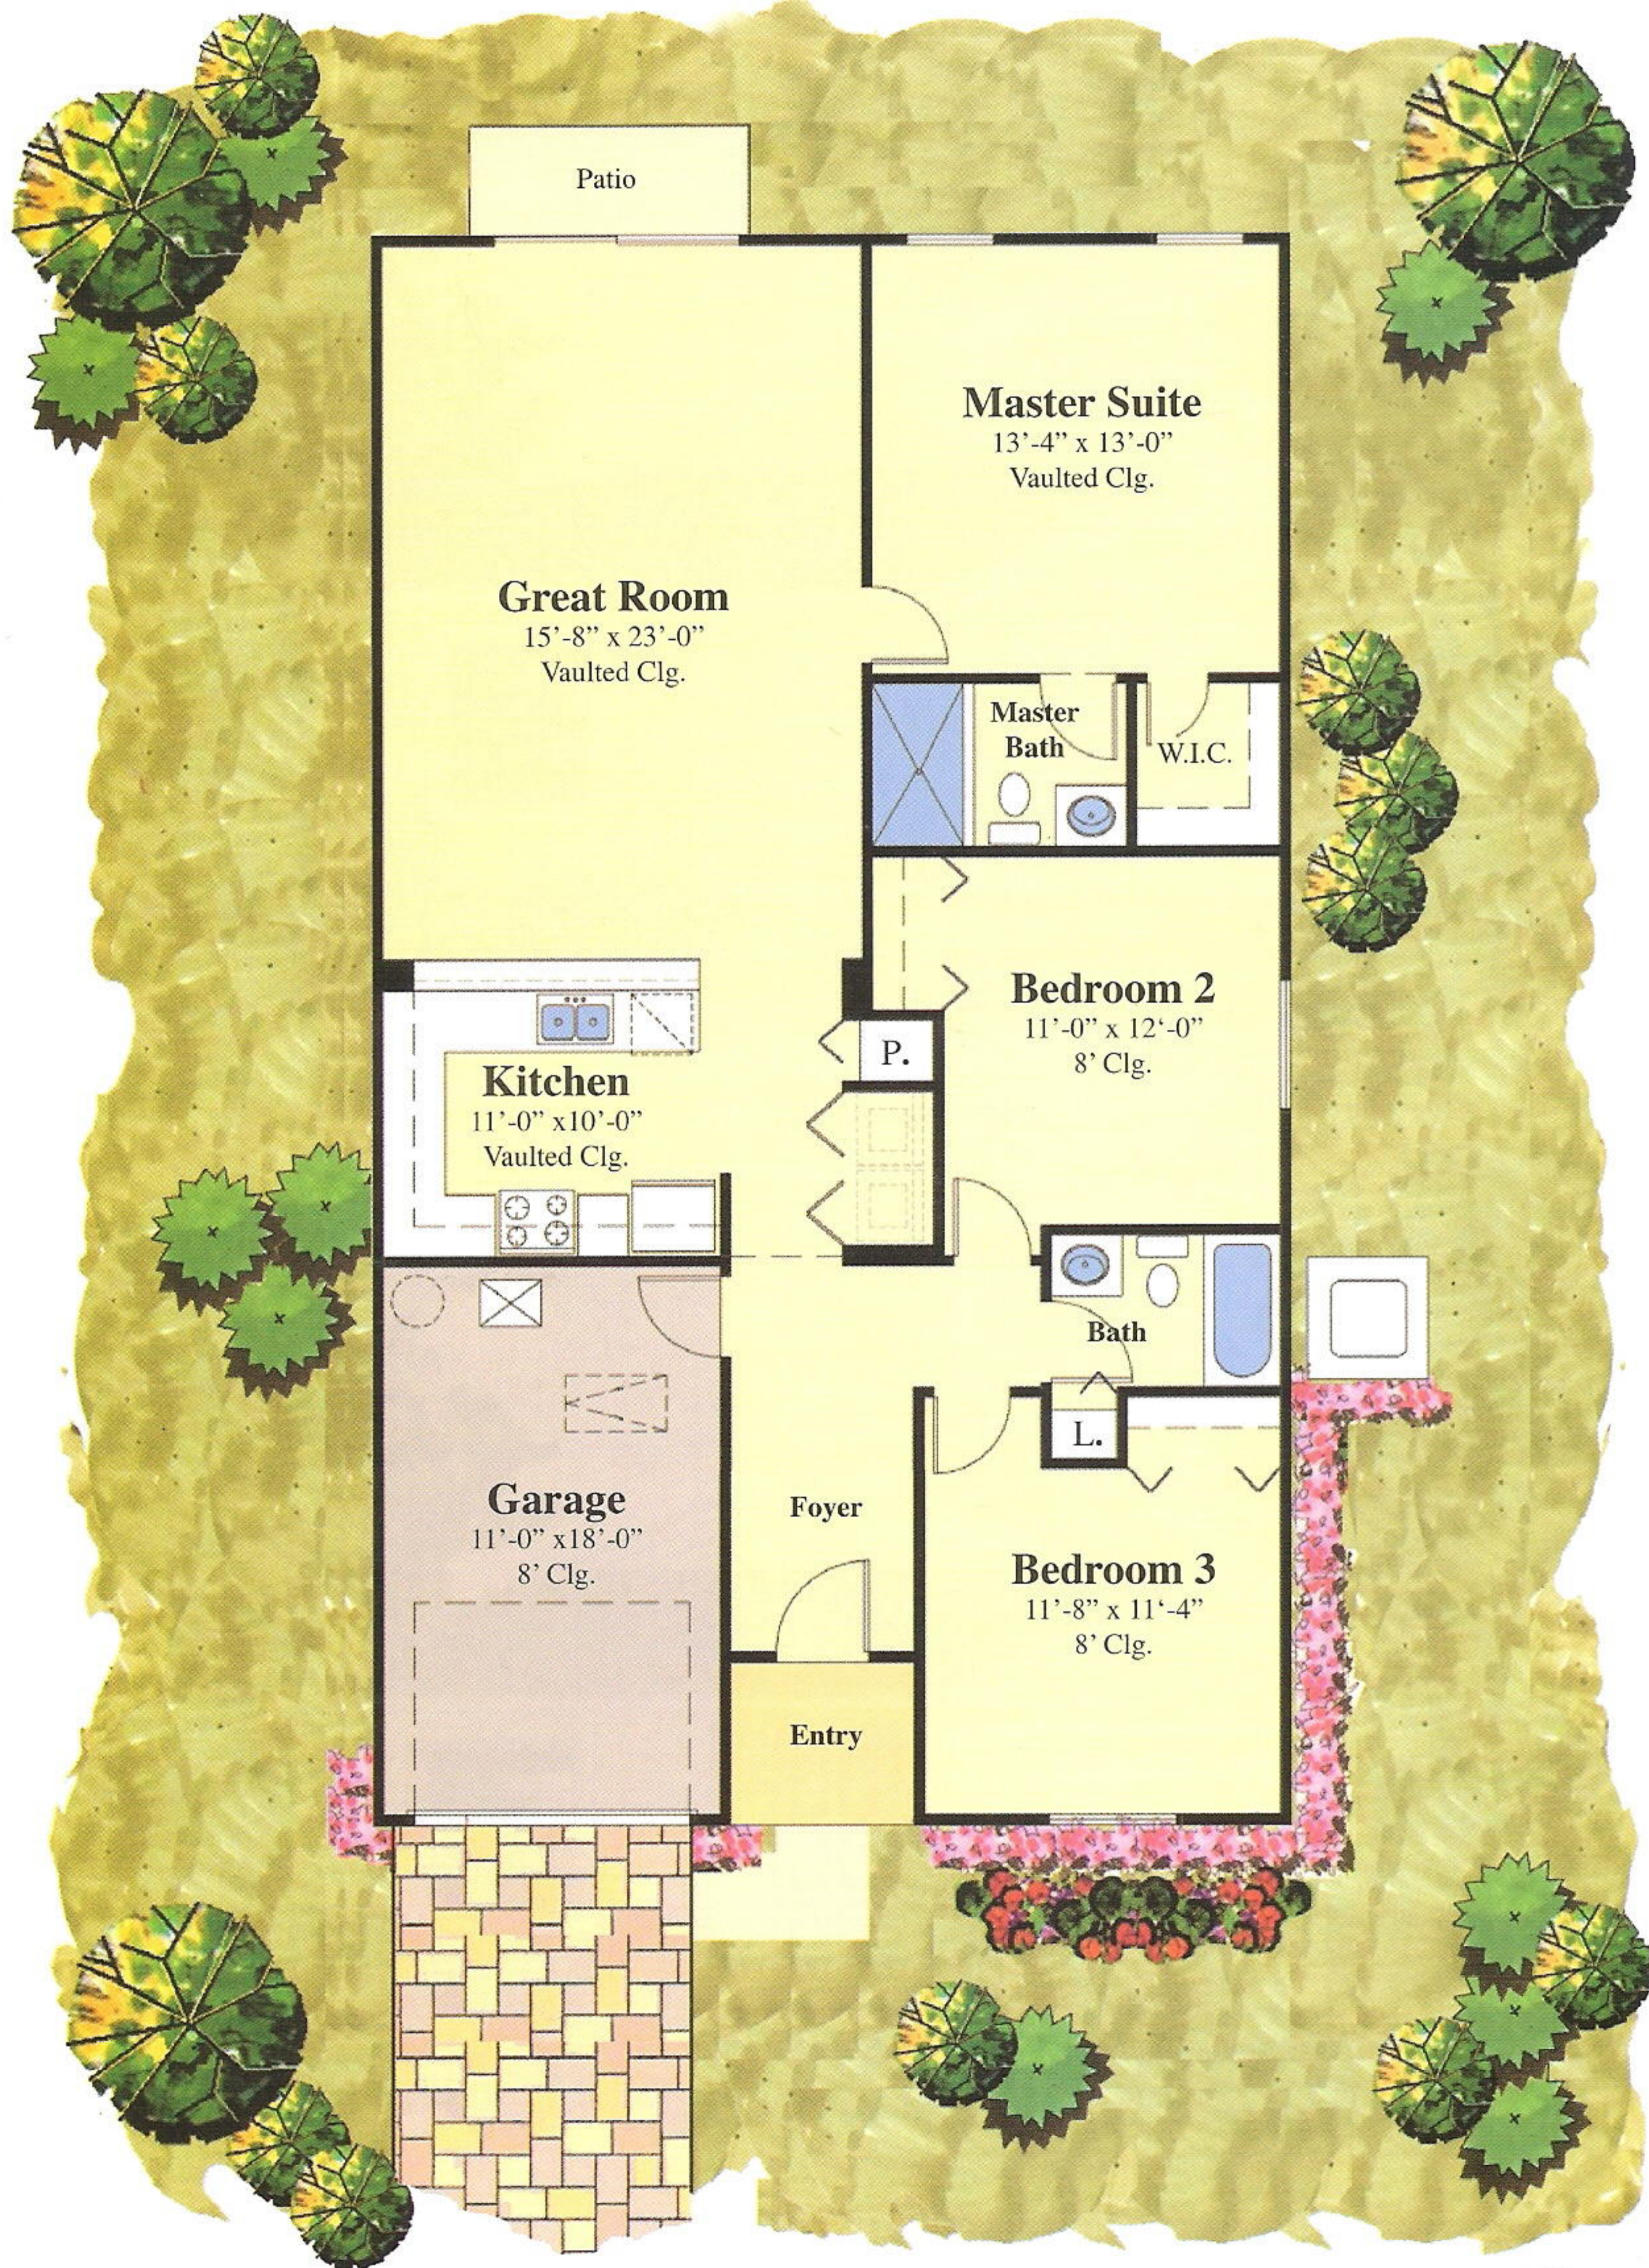

VILLAGES OF PARKWOOD

"LILY"

3 BEDROOM - 2 BATH PARKWOOD SUMTER PROPERTIES

Living Area A/C	1,314 s.f.
Garage	211 s.f.
Covered Entry	24 s.f.
Total	1,549 s.f.